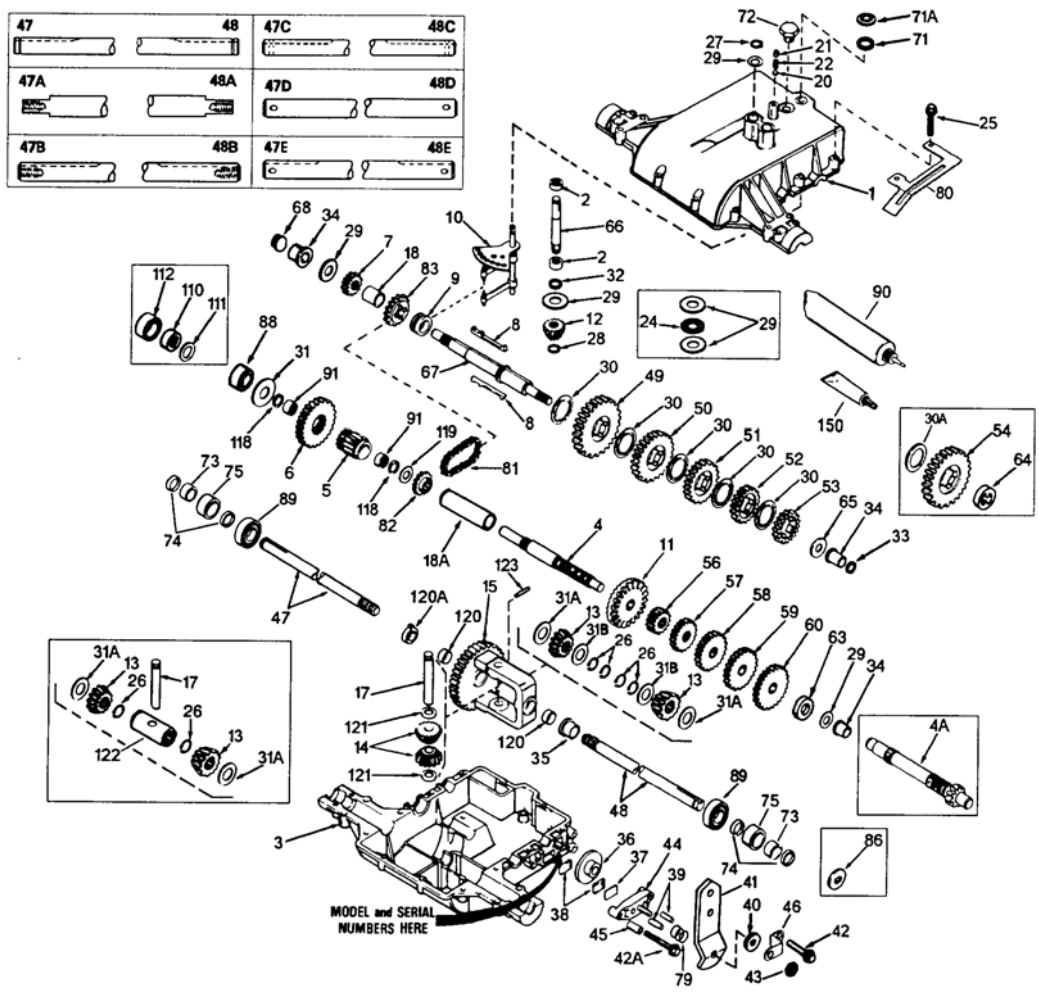

p801.2 801-081 / Transaxle

ILLUSTRATION SHOWS TYPICAL PARTS ONLY. ORDER BY PART NUMBER. PARTS NOT LISTED ARE SUPPLIED BY OEM.

Part List

p801.2 801-081 / Transaxle

REF #	ITEM #	DESCRIPTION	QTY	REMARK
52	778121A	Spur Gear 20T PM IC	1	
33	788051A	Seal	1	
1	772078A	Cover	1	
2	780086A	Needle Bearing (1/2" long)	2	
3	770071B	Transaxle Case	1	
4	776204	Countershaft	1	
5	778138	Output Pinion	1	
6	778139	Output Gear (35T - PM)	1	
8	792089A	Shift Key	2	
9	784266	Shift Collar	1	
10	784290	Shift Rod & Fork	1	
11	778137A	Bevel Gear (42T PM)	1	
12	778113A	Input Bevel Pinion (14T PM)	1	
14	778368	Differential Gear Set 13T PM	4	
15	778175	Differential Gear (Incl.120)	1	
17	786034	Drive Pin	1	
18	786074	Spacer	1	
20	792077A	Ball (Stainless Steel 5/16" dia.)	1	
21	792078	Set Screw 3/8-16 x 3/8"	1	
22	792079	Spring	1	
25	792073A	Screw, 1/4-20 x 1-1/4"	19	
26	792125	Retaining Ring .688 X .042 EXT	4	
27	792035	Retaining Ring .625 ID	1	
28	788040	Retaining Ring .562 ID	1	
29	780072	Washer .627 ID .031W	4	
30	780108	Shift (Cup) Washer	5	
40	792076A	Washer .312ID .059W	1	
31A	780001	Washer .750 ID .56W	2	
31	780113	Flat washer	1	
121	780065	Thrust Washer .627 ID .091W	2	
32	792001	O Ring (.823" OD)	1	
34	780105A	Flanged Bushing (5/8" ID)	3	
35	780118A	Flanged Bushing (3/4" ID)	1	
36	790003	Brake Disk	1	
37	790007	Brake Pad Plate	1	
38	799021	Brake Pad	2	
39	786026	Dowel Pin .3125 x .750	2	
41	790008A	Brake Lever	1	
43	792075	Lock Nut 5/16-24	1	
44	790025	Brake Pad Holder	1	
46	786086	Bracket	1	
47E	774811	Axle 12.625" Long	1	
48E	774810	Axle 14.5" Long	1	
49	778207A	SPUR GEAR 37T STL IC	1	
51	778123A	Spur Gear 25T PM IC	1	
50	778124A	Spur Gear 30T PM IC	1	
52	778122A	Spur Gear 22T PM IC	1	
7	778136	Spur Gear 15T STL SER	1	
56	778145	SPUR GEAR 12T STL SER	1	
57	778126A	Spur Gear 20T PM SER	1	
60	778129A	Spur Gear 30T PM SER	1	
58	778127A	Spur Gear 25T PM SER	1	
59	778128A	Spur Gear 28T PM SER	1	
65	780109	Thrust Washer	1	
66	776135	Input Shaft (3-11/16" long)	1	
67	776252A	Shifter & Brake Shaft (Incl. 68)	1	
68	786116A	Plug	1	
72	792074	Threaded Plug (Metal 9/16-18 NPT)	1	